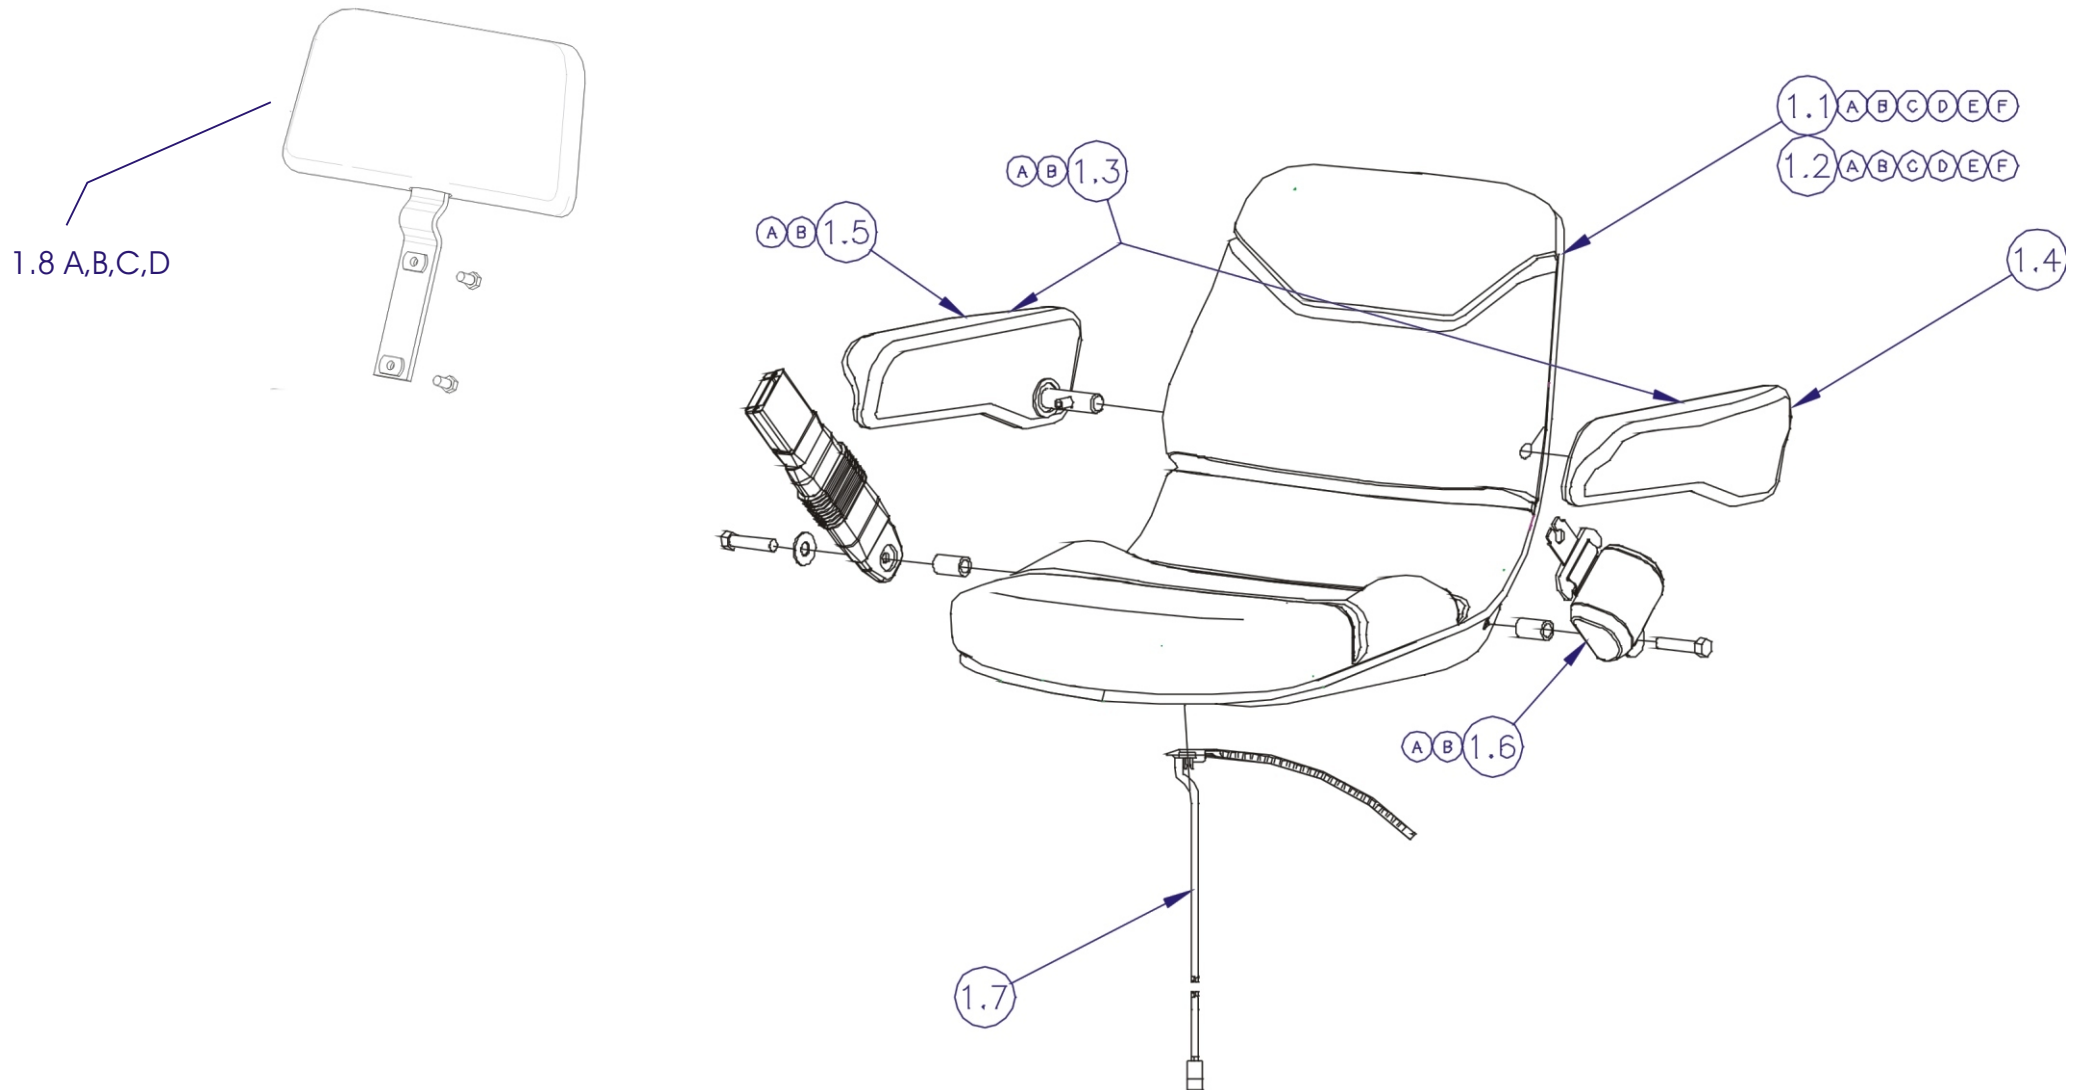

## 900 & 1000 SEAT TOP SERVICE PARTS LIST

# 900 & 1000 SERVICE PARTS LIST

# 900 & 1000 SERVICE PARTS LIST

ITEM		PART NUMBER	DESCRIPTON	STERLING	EURO
1.1	A	SA20485.901	900 Seat Top Assembly without Arms - Black Vinyl		
	B	SA19281.100.901	900 Seat Top Assembly without Arms - Black Fabric		
	C	SA19281.150.901	900 Seat Top Assembly without Arms - Brown Fabric		
	D	SA19281.200.901	900 Seat Top Assembly without Arms - Grey Fabric		
	E	SA19281.400.901	900 Seat Top Assembly without Arms - Grey Velour		
	F	SA19281.550.901	900 Seat Top Assembly without Arms - Zora Blue Velour		
1.2	A	SA20461.901	1000 Seat Top Assembly without Arms - Black Vinyl		
	B	SA19295.100.901	1000 Seat Top Assembly without Arms - Black Fabric		
	C	SA19295.150.901	1000 Seat Top Assembly without Arms - Brown Fabric		
	D	SA19295.200.901	1000 Seat Top Assembly without Arms - Grey Fabric		
	E	SA19295.400.901	1000 Seat Top Assembly without Arms - Grey Velour		
	F	SA19295.550.901	1000 Seat Top Assembly without Arms - Zora Blue Velour		
1.3	A	SA6794.901	Armrest Kit LH & RH, Tilt up Long		
	B	SA15704.901	Armrest Kit LH & RH, Adjustable Long		
1.4	A	SA9135.901	Armrest Kit LH, Tilt up Long		
	B	SA10759.901	Armrest Kit LH, Adjustable		
1.5	A	SA9136.901	Armrest Kit RH, Tilt up Long		
	B	SA10760.901	Armrest Kit RH, Adjustable		
1.6	A	SA19079	Static Seat Belt Service Kit		
	B	SA19138	Retractable seat belt 2" ridged buckle		
	C	SA19139	Retractable seat belt 2" ANTI-SYNCH buckle		
1.7		S18006.901	OPS Service Kit		
1.8	A	SA8018.901	Upper Back Rest Kit - Black Vinyl		
	B	SA8018.100.901	Upper Back Rest Kit - Black Fabric		
	C	SA8018.400.901	Upper Back Rest Kit - Grey Velour		
	D	SA8018.550.901	Upper Back Rest Kit - Zora Blue Velour		
1.9		SA19081.901	Document Holder		