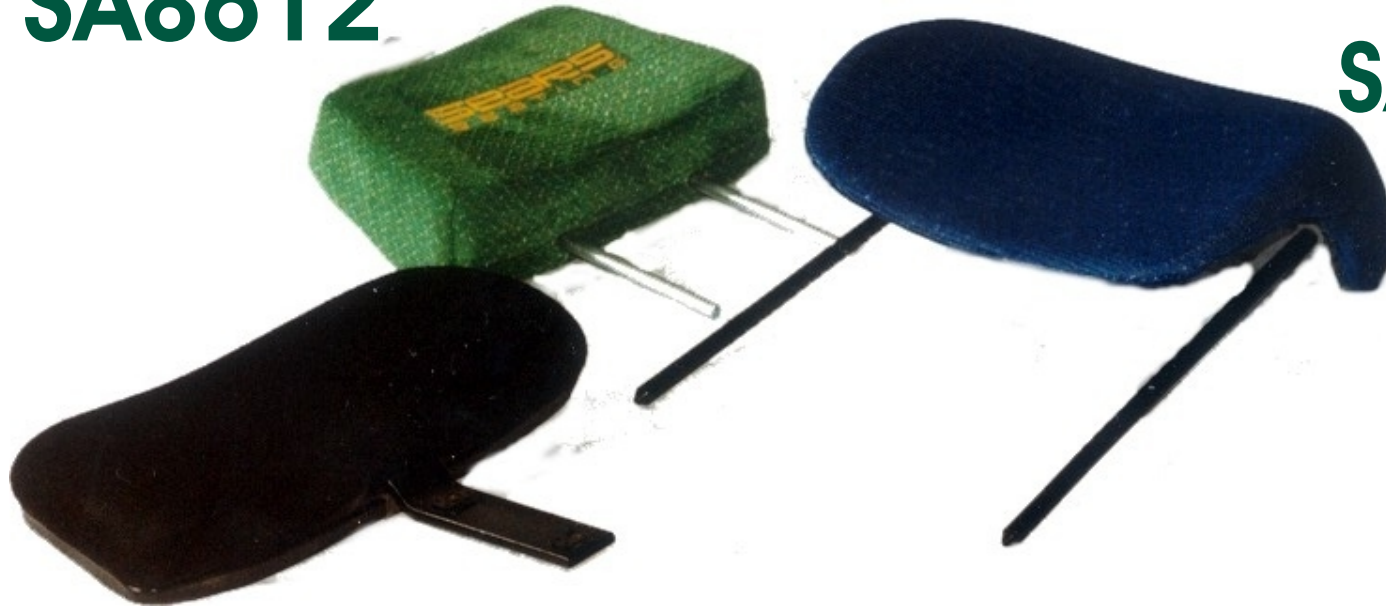

SEARS
SEATING

ACCESSORIES UPPER BACKRESTS

SA8612

SA15872

SA8018

- **SA15872** fits -1600,5000,8000 series seats
- **SA8612** fits- 2000,3000,4000 series seats
- **SA8018-** fits- 800,900,1000,1400 series seats

see price list for upper back cover range availability