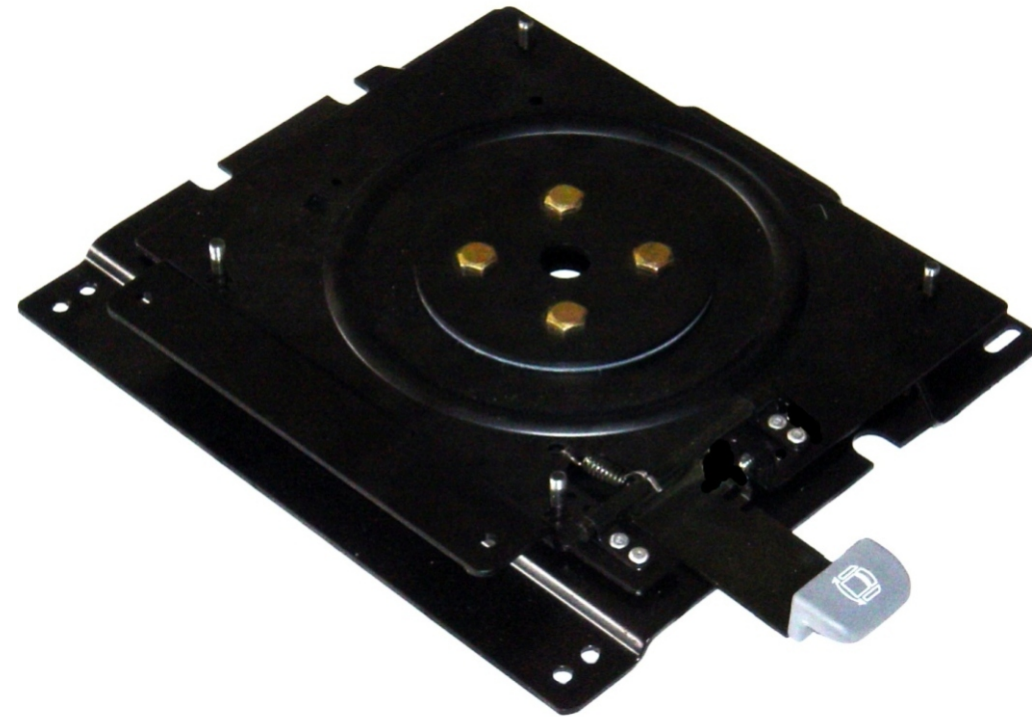

## ACCESSORIES SWIVELS / TURNTABLES

**SA10446.901**

**SA15786.901**

**SA10446.901** - fits 1400, 2000, 3000, 4000, 5000  
series seats  
**SA15786.901** - fits- 5000