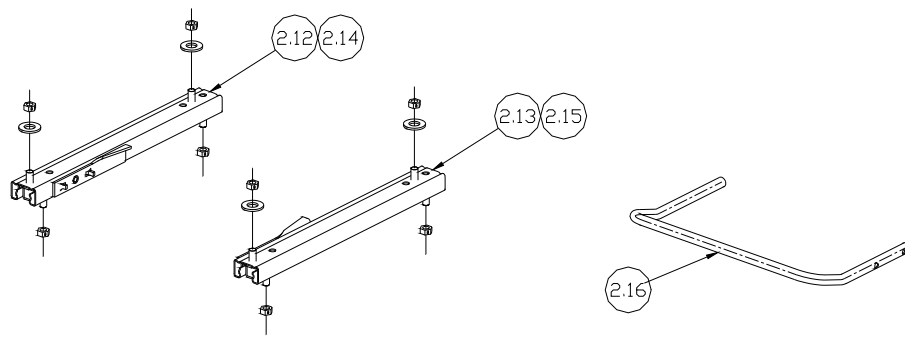

## SERVICE PARTS LIST

# SLIDE & SWIVEL

ITEM	PART NUMBER	DESCRIPTON		STERLING	EURO
2.1	SA20548	Slide Set 6" stroke single Locking (GSK), Service Kit	COMPACT SUSPENSIONS 07, 30, 35 series and on AS2000 / MS2000, 2000 series seat suspension		
2.2	S19955.901	Slide, Slave 6" Stroke (GSK), Service Kit			
2.3	S17992.901	Slide, Trigger, 6" stroke (GSK), Service Kit			
2.4	S16525.901	Knob,(ptk 5)			
2.5	A SA21254.100	Slide Set, 200mm Stroke Single Locking (BF), Service Kit – Black Knob	AG SUSPENSIONS 10, 40,45, 55, 65,75,80, 85, 90 series & AS5002		
	B SA21254.200	Slide Set, 200mm Stroke Single Locking (BF), Service Kit – Grey Knob			
2.6	SA21116	Slide, Slave, 200mm Stroke (BF), Service Kit			
2.7	SA21117	Slide, Locking, 200mm Stroke (BF), Service Kit			
2.8	A SA15719.100	Lever (BF), Service Kit – Black Knob			
	B SA15719.200	Lever (BF), Service Kit – Grey Knob			
2.9	A S18791.901	Knob (BF), Service Kit – Black (pkt 5)			
	B S17747.901	Knob (BF), Service Kit – Grey (pkt 5)			
2.10	SA21255	Slide Set, 200mm Stroke Double Locking (BF), Service Kit		CE SUSPENSIONS 20,25,50,60,70,80, 90,95	
2.11	SA21174	Slide Set, 160mm Stroke Double Locking (BF), Service Kit			
2.12	S17829.901	Slide Locking (RH), 160 mm Stroke (BF), Service Kit			
2.13	S17830.901	Slide Locking (LH), 160mm Stroke (BF), Service Kit			
2.14	S17893.901	Slide Locking (RH), 200mm Stroke (BF), Service Kit			
2.15	S17894.901	Slide Locking (LH), 200mm Stroke (BF), Service Kit			
2.16	S17821.145	Slide Lever, Double Locking, Service Kit			